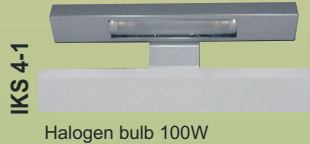

NL 85 1Z
85(81) x 49(48) x 55 cm

dimensions in brackets ()... cabinet without washbasin

INTEDOOR[®]

High cabinets, width 50 cm

High cabinets, width 35 cm

Low cabinets, width 35 cm

Když se to má podařit.

Medium cabinets, width 35 cm

Mirrored cabinets, width 35 cm

Flat mirrors in ALU frame

Light

Socket + switch

1 extra separator

... drawer layout with the separators

furniture legs

Products' details