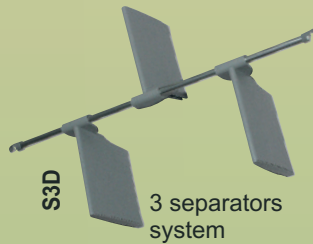

Mirrored cabinets, width 35 cm

Flat mirrors in ALU frame

Light

Socket + switch

1 extra separator

... drawer layout with the separators

furniture legs

Products' details

1. – 3. washbasin cabinets
4. – 6. additional cabinets and mirrored cabinets
7. flat mirrors in ALU frame

... cabinet suspension fitting

... soft close - system HETTICH

cabinet suspension fitting

soft closing door hinges

removable laundry basket

detail - hanging on two hooks

... and el. cable of the light