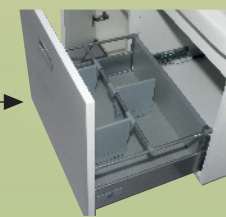

NL 85 1Z
85(81) x 49(48) x 55 cm

dimensions in brackets ()... cabinet without washbasin

INTEDOOR[®]

High cabinets, width 50 cm

High cabinets, width 35 cm

Low cabinets, width 35 cm

Když se to má podařit.

Medium cabinets, width 35 cm

Mirrored cabinets, width 35 cm

Flat mirrors in ALU frame

Light

Socket + switch

1 extra separator

... drawer layout with the separators

furniture legs

Products' details

1. – 3. washbasin cabinets
4. – 6. additional cabinets and mirrored cabinets
7. flat mirrors in ALU frame

... cabinet suspension fitting

... soft close - system HETTICH

cabinet suspension fitting

soft closing door hinges

removable laundry basket

detail - hanging on two hooks

... and el. cable of the light