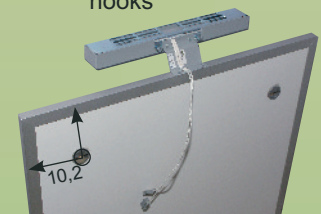

Mirrored cabinets, width 35 cm

Flat mirrors in ALU frame

Light

Socket + switch

1 extra separator

... drawer layout with the separators

furniture legs

Products' details

1. – 3. washbasin cabinets
4. – 6. additional cabinets and mirrored cabinets
7. flat mirrors in ALU frame

... cabinet suspension fitting

... soft close - system HETTICH

cabinet suspension fitting

soft closing door hinges

removable laundry basket

detail - hanging on two hooks

... and el. cable of the light