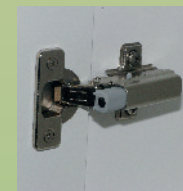

Mirrored cabinets, width 35 cm

Flat mirrors in ALU frame

Light

Socket + switch

1 extra separator

... drawer layout with the separators

furniture legs

Products' details

1. – 3. washbasin cabinets
4. – 6. additional cabinets and mirrored cabinets
7. flat mirrors in ALU frame

... cabinet suspension fitting

... soft close - system HETTICH

cabinet suspension fitting

soft closing door hinges

removable laundry basket

detail - hanging on two hooks

... and el. cable of the light